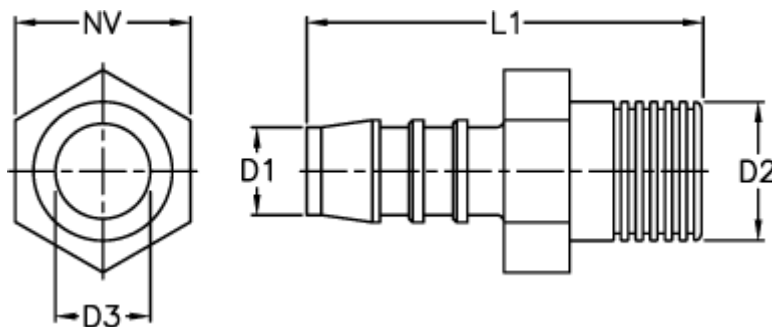

Article number: 027108901004

Description: Norma hose coupling GES 4 / M8x1

Measures

D1 = 4

D2 = M8 x 1

D3 = 2.5

L1 = 27.0

NV = 10